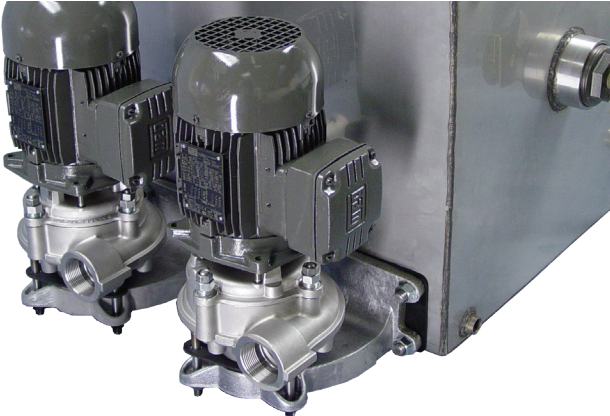

Flange Mounted Centrifugal Pumps

**High Quality Stainless Steel...
Exceptional Value, Extraordinary Quality...**

MTH Stainless Steel Flange Mounted Centrifugal Pumps offer the best materials available to create the longest lasting pumps for your boiler feed needs. Our flange mounted pumps feature high grade stainless steel in a compact size. This unique design is highly adaptable to many current fits and can easily replace your existing condensate return pump with very little modification to your existing system. These pumps are made to fit standard vertical flange mount tanks.

1	Stainless Steel Cover
2	Stainless Steel Motor Bracket
3	Stainless Steel Impeller
4	Thrust Balancing Impeller Blades
5	1/8" SAE Drain Plug
6	High Efficiency Water Channel Design
7	High-Temp "O" Rings
8	D3 Motors with 56C Face
9	Long lasting Mechanical Seals
10	Impeller Clearance Adjusting Nuts

Model	Pump Size						C-AH				
	Disch.	Imp. Ø	OP	LP	Y	Z	Single Phase		Three Phase		
							48 Frame 1/3-1HP	56 Frame 1 1/2-2HP	71 Frame 1/3HP - 1HP	80 Frame 1/2HP - 2HP	90 Frame 3HP
C41AB	1/2	4	8	3	1 11/16	2 5/16	8 5/8	---	8 13/16	---	---
C41BC	3/4	4	6 3/4	3 1/16	1 3/4	2 7/16	8 5/8	---	8 13/16	---	---
C41CD	1	4	8 3/16	3 1/16	2	2 9/16	8 5/8	---	8 13/16	---	---
C41DE	1 1/4	4	8 3/8	3 1/16	2 1/4	2 11/16	8 5/8	---	8 13/16	---	---
C41EF	1 1/2	4	8 3/8	3 1/8	2 9/16	2 13/16	8 5/8	11 5/16	8 13/16	9 7/16	---
C51AB	1/2	5	8 1/2	3 1/16	1 13/16	2 3/4	8 5/8	---	8 13/16	---	---
C51BC	3/4	5	8 1/2	3 1/8	1 13/16	2 13/16	8 5/8	11 5/16	8 13/16	9 7/16	---
C51CD	1	5	8 5/8	3 1/8	2	3	8 5/8	11 5/16	8 13/16	9 7/16	---
C51DE	1 1/4	5	9 3/16	3 1/16	2 5/16	3 1/16	---	11 5/16	---	9 7/16	---
C61AB	1/2	6	8 7/8	3 1/8	2	3 5/16	---	11 5/16	---	9 7/16	---
C61BC	3/4	6	9 3/8	3 1/8	1 13/16	3 5/16	---	11 5/16	---	9 7/16	11 5/16
C61CD	1	6	10 1/16	3 1/16	2 5/8	3 1/4	---	---	---	---	11 5/16