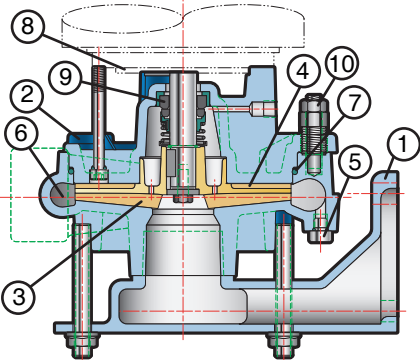

Flange Mounted Centrifugal Pumps

**High Quality Stainless Steel...
Exceptional Value, Extraordinary Quality...**

MTH Stainless Steel Flange Mounted Centrifugal Pumps offer the best materials available to create the longest lasting pumps for your boiler feed needs. Our flange mounted pumps feature high grade stainless steel in a compact size. This unique design is highly adaptable to many current fits and can easily replace your existing condensate return pump with very little modification to your existing system. These pumps are made to fit standard vertical flange mount tanks.

1	Stainless Steel Cover
2	Stainless Steel Motor Bracket
3	Stainless Steel Impeller
4	Thrust Balancing Impeller Blades
5	1/8" SAE Drain Plug
6	High Efficiency Water Channel Design
7	High-Temp "O" Rings
8	D3 Motors with 56C Face
9	Long lasting Mechanical Seals
10	Impeller Clearance Adjusting Nuts

Model	Pump Size						C-AH				
	Disch.	Imp. Ø	OP	LP	Y	Z	Single Phase		Three Phase		
							48 Frame 1/3-1HP	56 Frame 1 1/2-2HP	71 Frame 1/3HP - 1HP	80 Frame 1/2HP - 2HP	90 Frame 3HP
C41AB	1/2	4	8	3	1 11/16	2 5/16	8 5/8	---	8 13/16	---	---
C41BC	3/4	4	6 3/4	3 1/16	1 3/4	2 7/16	8 5/8	---	8 13/16	---	---
C41CD	1	4	8 3/16	3 1/16	2	2 9/16	8 5/8	---	8 13/16	---	---
C41DE	1 1/4	4	8 3/8	3 1/16	2 1/4	2 11/16	8 5/8	---	8 13/16	---	---
C41EF	1 1/2	4	8 3/8	3 1/8	2 9/16	2 13/16	8 5/8	11 5/16	8 13/16	9 7/16	---
C51AB	1/2	5	8 1/2	3 1/16	1 13/16	2 3/4	8 5/8	---	8 13/16	---	---
C51BC	3/4	5	8 1/2	3 1/8	1 13/16	2 13/16	8 5/8	11 5/16	8 13/16	9 7/16	---
C51CD	1	5	8 5/8	3 1/8	2	3	8 5/8	11 5/16	8 13/16	9 7/16	---
C51DE	1 1/4	5	9 3/16	3 1/16	2 5/16	3 1/16	---	11 5/16	---	9 7/16	---
C61AB	1/2	6	8 7/8	3 1/8	2	3 5/16	---	11 5/16	---	9 7/16	---
C61BC	3/4	6	9 3/8	3 1/8	1 13/16	3 5/16	---	11 5/16	---	9 7/16	11 5/16
C61CD	1	6	10 1/16	3 1/16	2 5/8	3 1/4	---	---	---	---	11 5/16