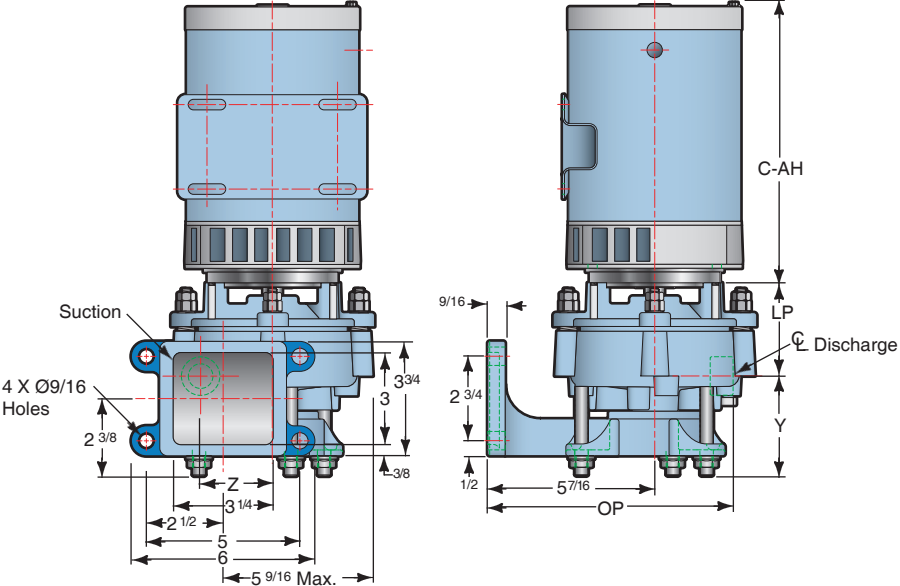

Flange Mounted Centrifugal Pumps

**High Quality Stainless Steel...
Exceptional Value, Extraordinary Quality...**

MTH Stainless Steel Flange Mounted Centrifugal Pumps offer the best materials available to create the longest lasting pumps for your boiler feed needs. Our flange mounted pumps feature high grade stainless steel in a compact size. This unique design is highly adaptable to many current fits and can easily replace your existing condensate return pump with very little modification to your existing system. These pumps are made to fit standard vertical flange mount tanks.

1	Stainless Steel Cover
2	Stainless Steel Motor Bracket
3	Stainless Steel Impeller
4	Thrust Balancing Impeller Blades
5	1/8" SAE Drain Plug
6	High Efficiency Water Channel Design
7	High-Temp "O" Rings
8	D3 Motors with 56C Face
9	Long lasting Mechanical Seals
10	Impeller Clearance Adjusting Nuts

Model	Pump Size						C-AH				
	Disch.	Imp. Ø	OP	LP	Y	Z	Single Phase		Three Phase		
							48 Frame 1/3-1HP	56 Frame 1 1/2-2HP	71 Frame 1/3HP - 1HP	80 Frame 1/2HP - 2HP	90 Frame 3HP
C41AB	1/2	4	8	3	1 11/16	2 5/16	8 5/8	---	8 13/16	---	---
C41BC	3/4	4	6 3/4	3 1/16	1 3/4	2 7/16	8 5/8	---	8 13/16	---	---
C41CD	1	4	8 3/16	3 1/16	2	2 9/16	8 5/8	---	8 13/16	---	---
C41DE	1 1/4	4	8 3/8	3 1/16	2 1/4	2 11/16	8 5/8	---	8 13/16	---	---
C41EF	1 1/2	4	8 3/8	3 1/8	2 9/16	2 13/16	8 5/8	11 5/16	8 13/16	9 7/16	---
C51AB	1/2	5	8 1/2	3 1/16	1 13/16	2 3/4	8 5/8	---	8 13/16	---	---
C51BC	3/4	5	8 1/2	3 1/8	1 13/16	2 13/16	8 5/8	11 5/16	8 13/16	9 7/16	---
C51CD	1	5	8 5/8	3 1/8	2	3	8 5/8	11 5/16	8 13/16	9 7/16	---
C51DE	1 1/4	5	9 3/16	3 1/16	2 5/16	3 1/16	---	11 5/16	---	9 7/16	---
C61AB	1/2	6	8 7/8	3 1/8	2	3 5/16	---	11 5/16	---	9 7/16	---
C61BC	3/4	6	9 3/8	3 1/8	1 13/16	3 5/16	---	11 5/16	---	9 7/16	11 5/16
C61CD	1	6	10 1/16	3 1/16	2 5/8	3 1/4	---	---	---	---	11 5/16